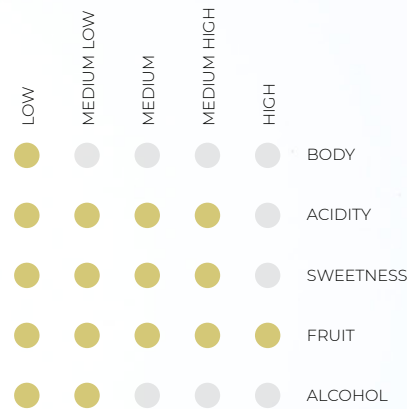

Pumpkin & Sage Butter Pasta

PAIRED WITH
NAMAQUA JOHANNISBERGER WHITE

JOHANNISBERGER WHITE

FLAVOURS

APRICOT

PEACH

MUSCAT

COLOUR / TASTE PROFILE

PAIRINGS

● pairing ● perfect pairing